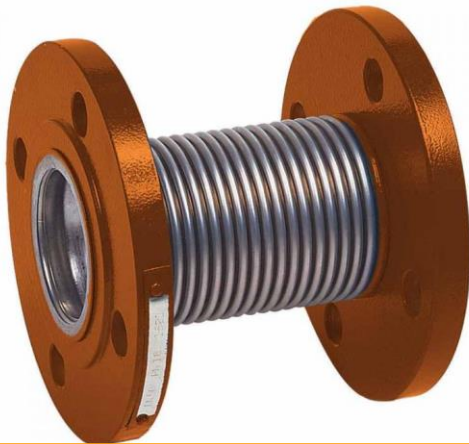

TE

COUDE

REDUCTION

BRIDES INOX

FOND BOMBE

UNION 3 PIECES

EMBOUT INOX

BOBINE INOX

COMPENSATEUR DILATATION

MANCHON ANTI-VIBRATION

RACCORDS DIN COMPLET

RACCORDS MALE DIN

ROBINET A PISTON

VANNE A BOISSEAU

VANNE ABS ALIMENTAIRE

VANNE A PASSAGE DIRECT